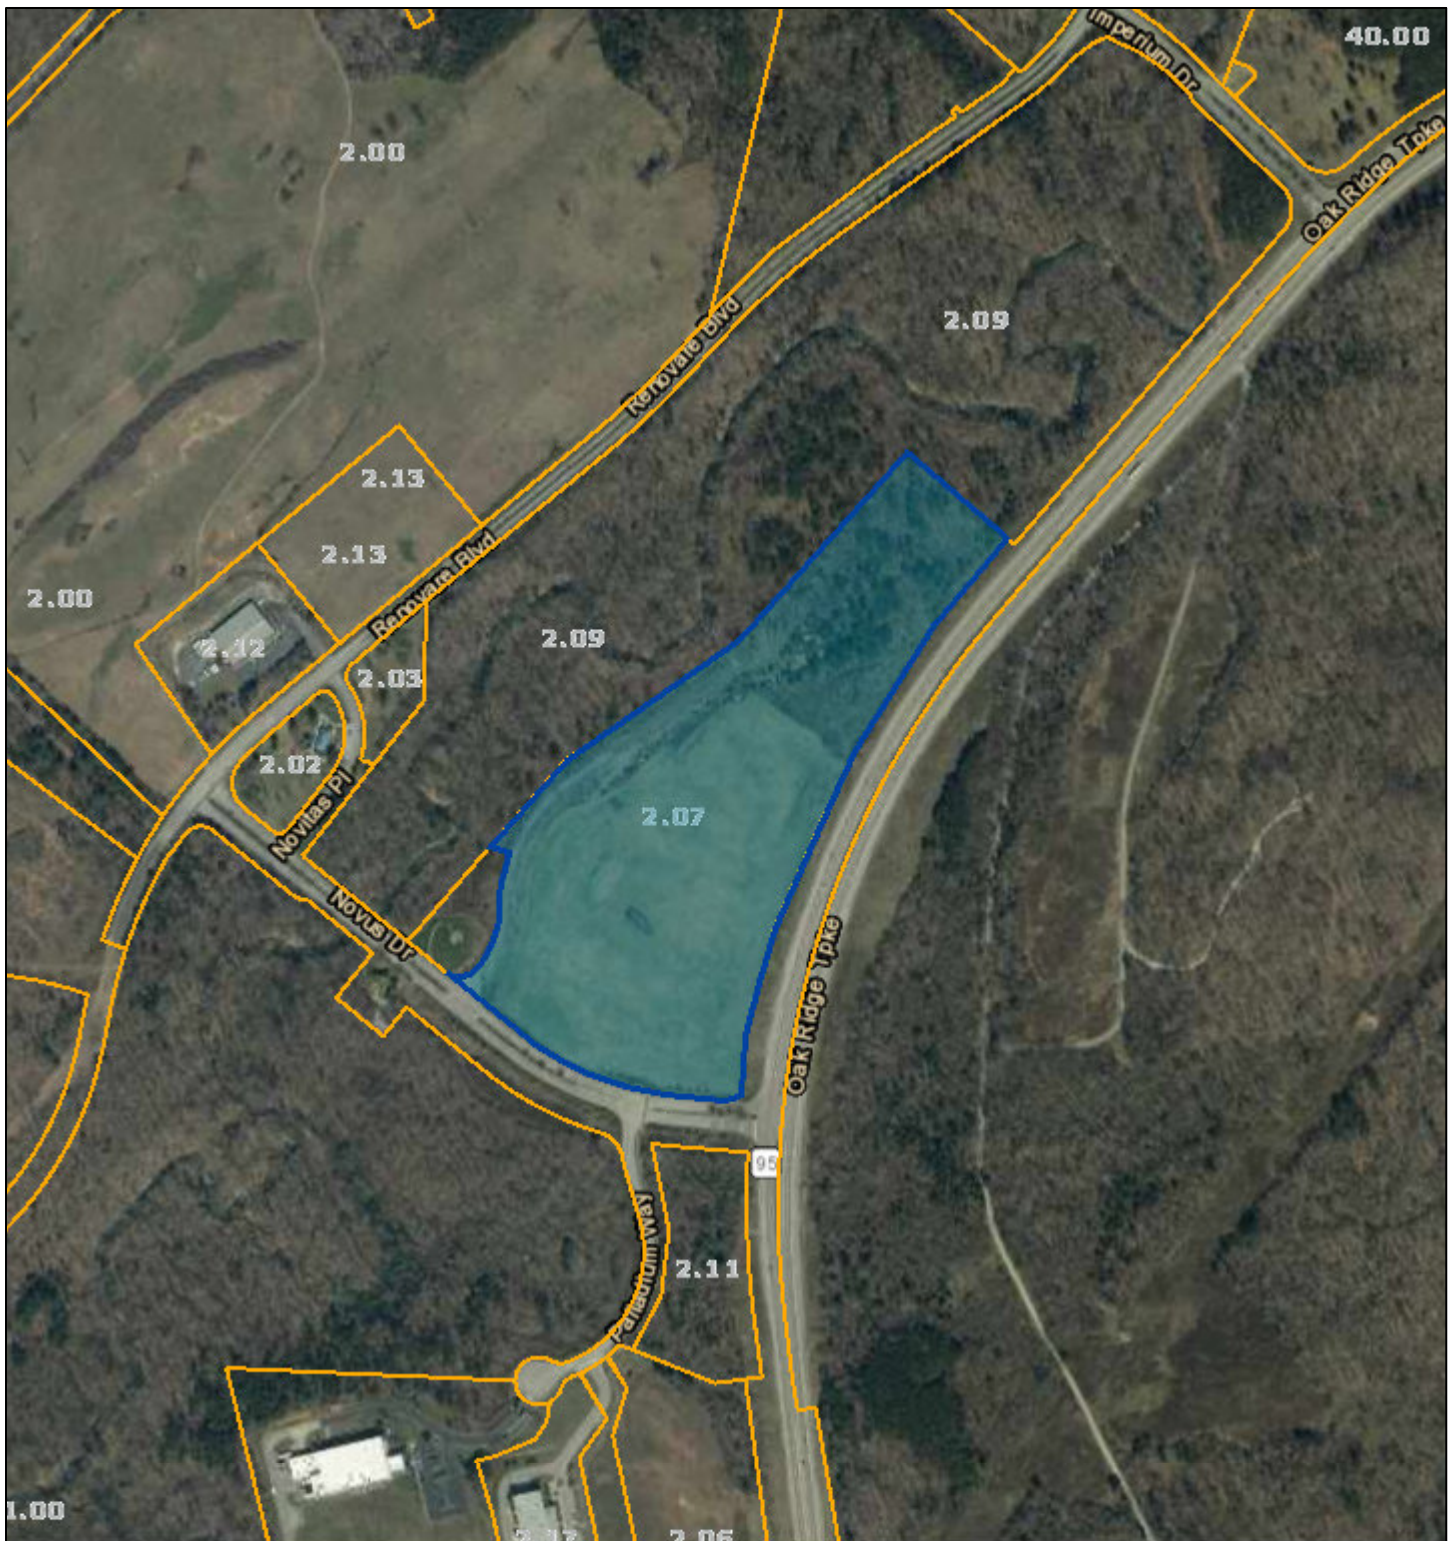

Roane County - Parcel: 021 002.07

Date: December 21, 2021
County: Roane
Owner: ORNL FEDERAL CREDIT UNION
Address: HIGHWAY 58 #2
Parcel Number: 021 002.07
Deeded Acreage: 0
Calculated Acreage: 0
Date of Imagery: 2019

TN Comptroller - DPA
Esri, HERE, Garmin, (c) OpenStreetMap contributors
State of Tennessee, Comptroller of the Treasury, Department of Property
Assessment (DPA) - Geographic Services
TDOT

The property lines are compiled from information maintained by your local county Assessor's office but are not conclusive evidence of property ownership in any court of law.